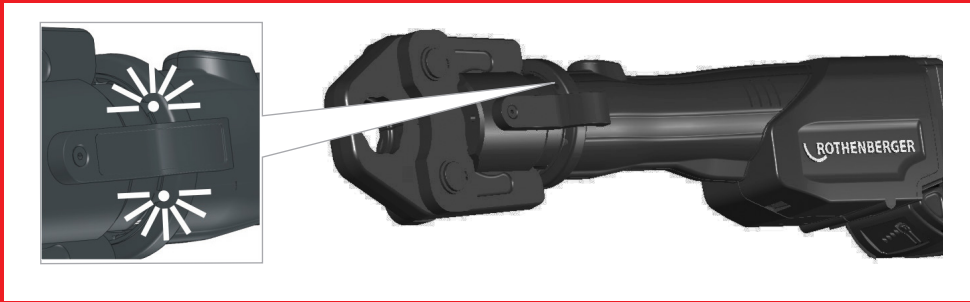

rothenberger.com

No.: 1200001764 ROMAX 4000 basic

A Changing Battery

B Emergency-Off / ON-Switch / Positions

Insert Press Jaw D

<p>1</p> <p>Diagram 1 shows the red release lever being moved downwards, as indicated by a red arrow.</p>	<p>Diagram 1 continued shows the red release lever being moved upwards, as indicated by a red arrow.</p>
<p>2</p> <p>Diagram 2 shows the red press jaw being inserted into the tool head, as indicated by a red arrow.</p>	<p>Diagram 2 continued shows the red press jaw fully seated in the tool head.</p>
<p>3</p> <p>Diagram 3 shows the red release lever being moved downwards, as indicated by a red arrow.</p>	<p>Diagram 3 continued shows the red release lever being moved upwards, as indicated by a red arrow.</p>