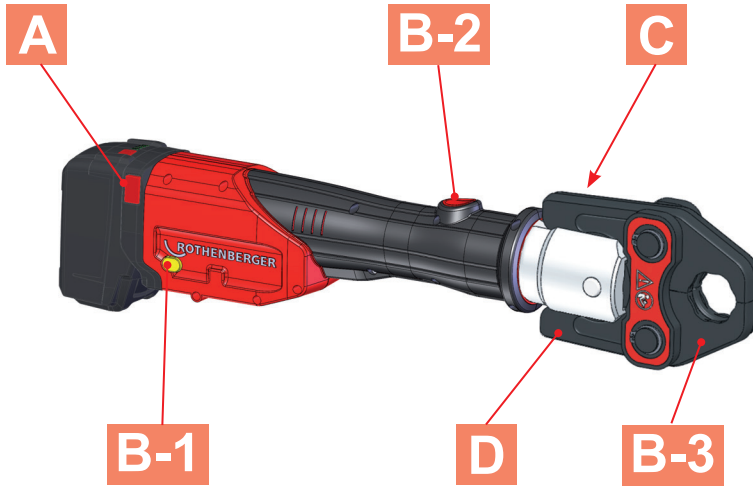

ROTHENBERGER

ROMAX 4000

ROMAX 4000
Charger / Battery

DE Bedienungsanleitung
EN Instructions for use
FR Instruction d'utilisation
ES Instrucciones de uso
IT Istruzioni d'uso
NL Gebruiksaanwijzing
PT Instruções de serviço
DA Brugsanvisning
SV Bruksanvisning
NO Bruksanvisning
FI Käyttöohje
PL Instrukcja obsługi
CS Návod k používání
TR Kullanım kilavuzu

rothenberger.com

No.: 1200001764 ROMAX 4000 basic

A Changing Battery

B Emergency-Off / ON-Switch / Positions

Insert Press Jaw D

<p>1</p> <p>Diagram 1 shows the red release lever being moved downwards, as indicated by a red arrow.</p>	<p>Diagram 1 continued shows the red release lever being moved upwards, as indicated by a red arrow.</p>
<p>2</p> <p>Diagram 2 shows the red press jaw being inserted into the tool head, as indicated by a red arrow.</p>	<p>Diagram 2 continued shows the red press jaw fully seated in the tool head.</p>
<p>3</p> <p>Diagram 3 shows the red release lever being moved downwards, as indicated by a red arrow.</p>	<p>Diagram 3 continued shows the red release lever being moved upwards, as indicated by a red arrow.</p>