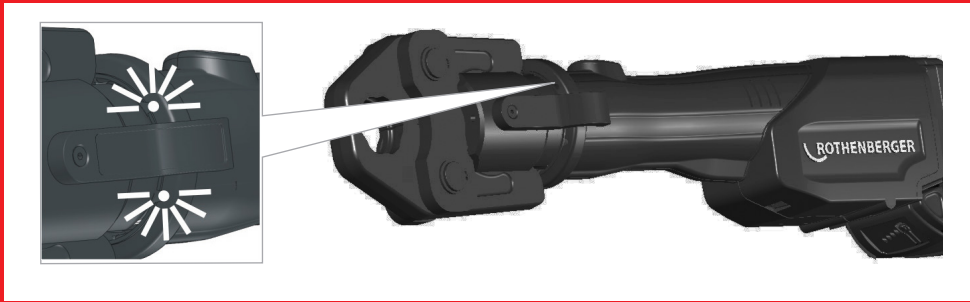

rothenberger.com

No.: 1200001764 ROMAX 4000 basic

A Changing Battery

B Emergency-Off / ON-Switch / Positions

Insert Press Jaw D

<p>1</p> <p>Diagram 1 shows the red press jaw being inserted into the handle. Red arrows indicate the direction of insertion.</p>	<p>Diagram 1 continued shows the red press jaw fully inserted into the handle. Red arrows indicate the direction of insertion.</p>
<p>2</p> <p>Diagram 2 shows the red press jaw being pushed into the handle. Red arrows indicate the direction of pushing.</p>	<p>Diagram 2 continued shows the red press jaw fully seated in the handle. Red arrows indicate the direction of pushing.</p>
<p>3</p> <p>Diagram 3 shows the red press jaw being rotated into the handle. Red arrows indicate the direction of rotation.</p>	<p>Diagram 3 continued shows the red press jaw fully rotated and locked in the handle. Red arrows indicate the direction of rotation.</p>