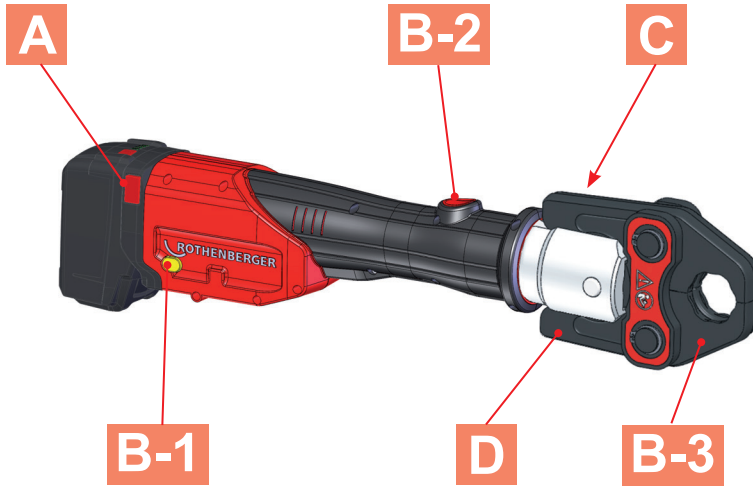

ROTHENBERGER

ROMAX 4000

ROMAX 4000
Charger / Battery

DE Bedienungsanleitung
EN Instructions for use
FR Instruction d'utilisation
ES Instrucciones de uso
IT Istruzioni d'uso
NL Gebruiksaanwijzing
PT Instruções de serviço
DA Brugsanvisning
SV Bruksanvisning
NO Bruksanvisning
FI Käyttöohje
PL Instrukcja obsługi
CS Návod k používání
TR Kullanım kilavuzu

rothenberger.com

No.: 1200001764 ROMAX 4000 basic

A Changing Battery

B Emergency-Off / ON-Switch / Positions

Insert Press Jaw D

<p>1</p> <p>Diagram 1 shows the red press jaw being inserted into the handle. Red arrows indicate the direction of insertion.</p>	<p>Diagram 1 continued shows the red press jaw fully inserted into the handle. Red arrows indicate the direction of insertion.</p>
<p>2</p> <p>Diagram 2 shows the red press jaw being pushed into the handle. Red arrows indicate the direction of pushing.</p>	<p>Diagram 2 continued shows the red press jaw fully seated in the handle. Red arrows indicate the direction of pushing.</p>
<p>3</p> <p>Diagram 3 shows the red press jaw being rotated into the handle. Red arrows indicate the direction of rotation.</p>	<p>Diagram 3 continued shows the red press jaw fully rotated and locked in the handle. Red arrows indicate the direction of rotation.</p>