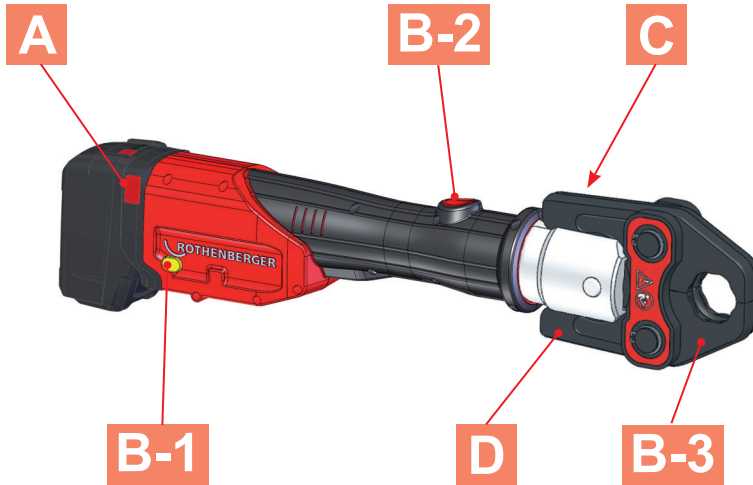

ROTHENBERGER

ROMAX 4000

ROMAX 4000
Charger / Battery

DE Bedienungsanleitung
EN Instructions for use
FR Instruction d'utilisation
ES Instrucciones de uso
IT Istruzioni d'uso
NL Gebruiksaanwijzing
PT Instruções de serviço
DA Brugsanvisning
SV Bruksanvisning
NO Bruksanvisning
FI Käyttöohje
PL Instrukcja obsługi
CS Návod k používání
TR Kullanım kilavuzu

rothenberger.com

No.: 1200001764 ROMAX 4000 basic

A Changing Battery

B Emergency-Off / ON-Switch / Positions

Insert Press Jaw D

<p>1</p> <p>Diagram 1 shows the red release lever on the side of the handle being moved downwards, as indicated by a red arrow.</p>	<p>Diagram 1 continued shows the red release lever being moved upwards, as indicated by a red arrow.</p>
<p>2</p> <p>Diagram 2 shows the red press jaw being inserted into the handle's opening, as indicated by a red arrow.</p>	<p>Diagram 2 continued shows the red press jaw fully seated inside the handle.</p>
<p>3</p> <p>Diagram 3 shows the red release lever being moved downwards, as indicated by a red arrow.</p>	<p>Diagram 3 continued shows the red release lever being moved upwards, as indicated by a red arrow.</p>