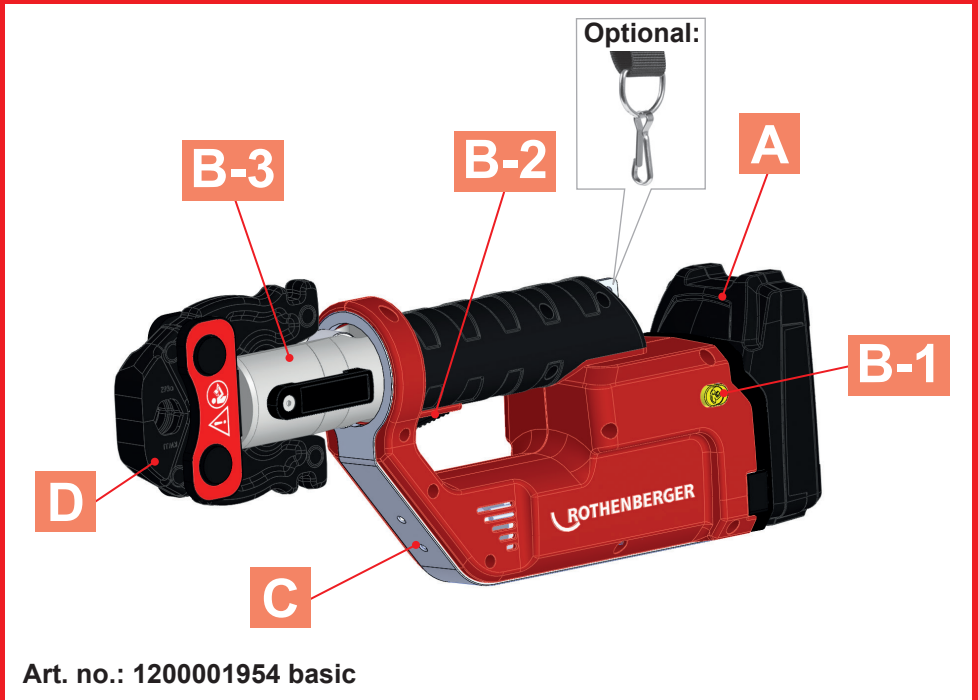

## A Changing Battery

## B Emergency-Off / ON-Switch / Positions

Insert Press Jaw D