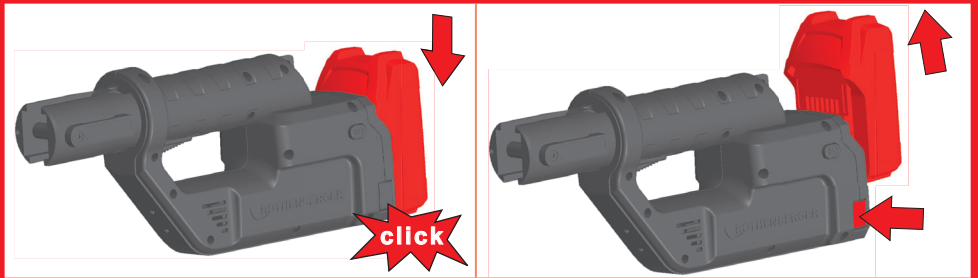

## B Emergency-Off / ON-Switch / Positions

Insert Press Jaw D