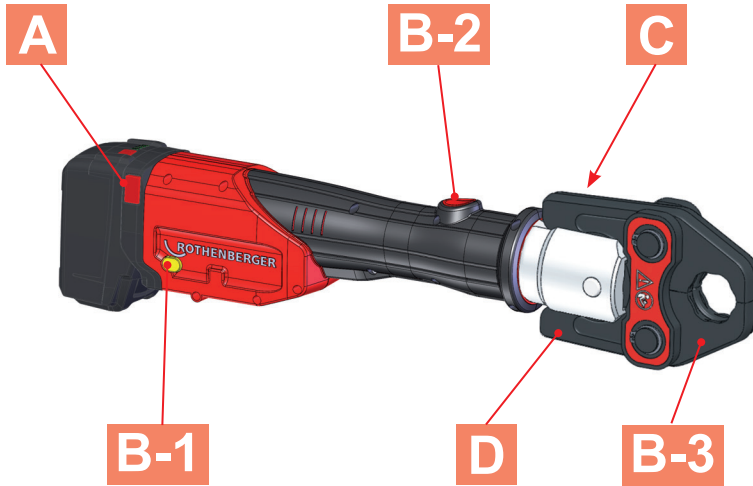

ROTHENBERGER

ROMAX 4000

ROMAX 4000
Charger / Battery

DE Bedienungsanleitung
EN Instructions for use
FR Instruction d'utilisation
ES Instrucciones de uso
IT Istruzioni d'uso
NL Gebruiksaanwijzing
PT Instruções de serviço
DA Brugsanvisning
SV Bruksanvisning
NO Bruksanvisning
FI Käyttöohje
PL Instrukcja obsługi
CS Návod k používání
TR Kullanım kilavuzu

rothenberger.com

No.: 1200001764 ROMAX 4000 basic

A Changing Battery

B Emergency-Off / ON-Switch / Positions

Insert Press Jaw D

<p>1</p> <p>Diagram 1 shows the red press jaw being inserted into the handle. Red arrows indicate the direction of insertion.</p>	<p>Diagram 1 continued shows the red press jaw fully inserted into the handle. Red arrows indicate the jaw is seated.</p>
<p>2</p> <p>Diagram 2 shows the red press jaw being pushed into the handle. Red arrows indicate the pushing direction.</p>	<p>Diagram 2 continued shows the red press jaw fully seated in the handle. Red arrows indicate the jaw is seated.</p>
<p>3</p> <p>Diagram 3 shows the red press jaw fully seated in the handle. Red arrows indicate the jaw is seated.</p>	<p>Diagram 3 continued shows the red press jaw fully seated in the handle. Red arrows indicate the jaw is seated.</p>