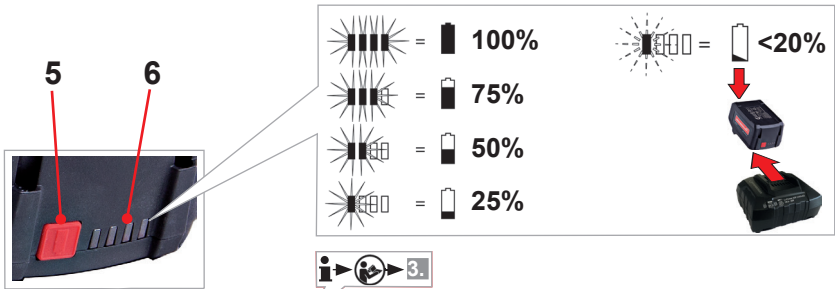

# A PIPECUT mini

| Battery         | art. no.   | U    | C      | W     | Ic  | t       |
|-----------------|------------|------|--------|-------|-----|---------|
| RO BP18/2       | 1000001652 | 18 V | 2,0 Ah | 400 g | 3 A | 40 min  |
| RO BP18/4       | 1000001653 | 18 V | 4,0 Ah | 670 g | 3 A | 80 min  |
| RO BP18/4 Li-HD | 1000002548 | 18 V | 4,0 Ah | 584 g | 3 A | 80 min  |
| RO BP18/8 Li-HD | 1000002549 | 18 V | 8,0 Ah | 977 g | 3 A | 160 min |