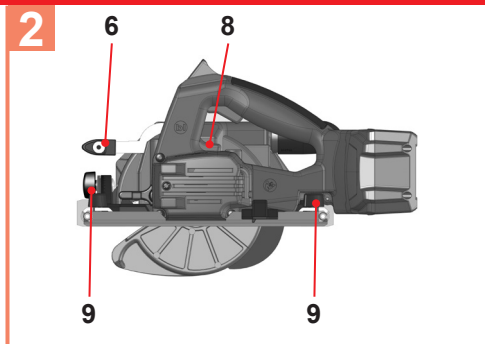

# A PIPECUT mini

| Battery         | art. no.   | U    | C      | W     | Ic  | t       |
|-----------------|------------|------|--------|-------|-----|---------|
| RO BP18/2       | 1000001652 | 18 V | 2,0 Ah | 400 g | 3 A | 40 min  |
| RO BP18/4       | 1000001653 | 18 V | 4,0 Ah | 670 g | 3 A | 80 min  |
| RO BP18/4 Li-HD | 1000002548 | 18 V | 4,0 Ah | 584 g | 3 A | 80 min  |
| RO BP18/8 Li-HD | 1000002549 | 18 V | 8,0 Ah | 977 g | 3 A | 160 min |