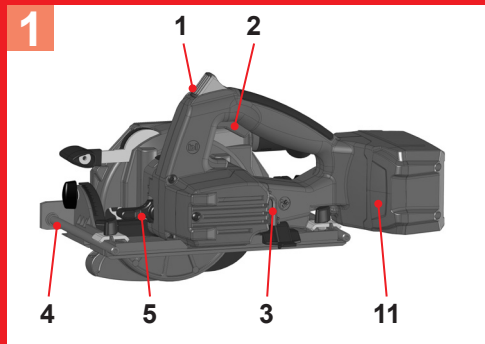

# A PIPECUT mini

| Battery         | art. no.   | U    | C      | W     | Ic  | t       |
|-----------------|------------|------|--------|-------|-----|---------|
| RO BP18/2       | 1000001652 | 18 V | 2,0 Ah | 400 g | 3 A | 40 min  |
| RO BP18/4       | 1000001653 | 18 V | 4,0 Ah | 670 g | 3 A | 80 min  |
| RO BP18/4 Li-HD | 1000002548 | 18 V | 4,0 Ah | 584 g | 3 A | 80 min  |
| RO BP18/8 Li-HD | 1000002549 | 18 V | 8,0 Ah | 977 g | 3 A | 160 min |