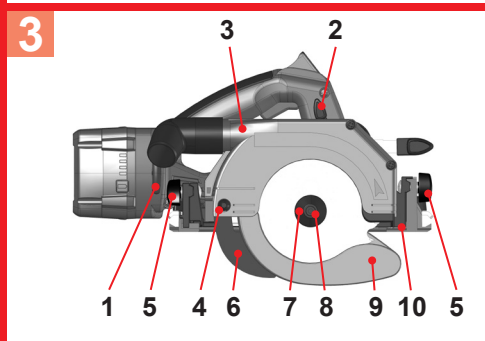

# A PIPECUT mini

| Battery         | art. no.   | U    | C      | W     | Ic  | t       |
|-----------------|------------|------|--------|-------|-----|---------|
| RO BP18/2       | 1000001652 | 18 V | 2,0 Ah | 400 g | 3 A | 40 min  |
| RO BP18/4       | 1000001653 | 18 V | 4,0 Ah | 670 g | 3 A | 80 min  |
| RO BP18/4 Li-HD | 1000002548 | 18 V | 4,0 Ah | 584 g | 3 A | 80 min  |
| RO BP18/8 Li-HD | 1000002549 | 18 V | 8,0 Ah | 977 g | 3 A | 160 min |