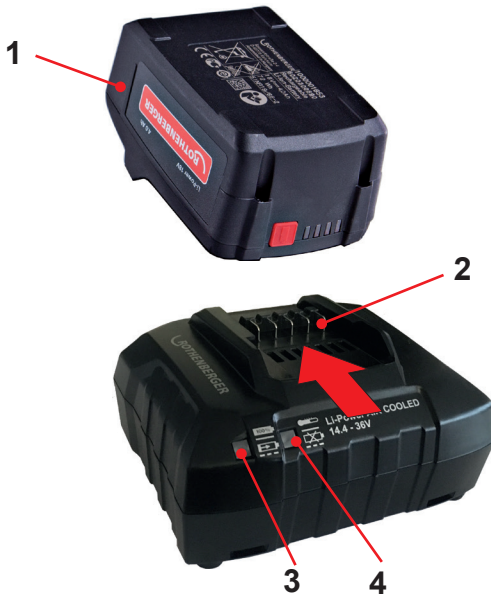

# A PIPECUT mini

| Battery         | art. no.   | U    | C      | W     | Ic  | t       |
|-----------------|------------|------|--------|-------|-----|---------|
| RO BP18/2       | 1000001652 | 18 V | 2,0 Ah | 400 g | 3 A | 40 min  |
| RO BP18/4       | 1000001653 | 18 V | 4,0 Ah | 670 g | 3 A | 80 min  |
| RO BP18/4 Li-HD | 1000002548 | 18 V | 4,0 Ah | 584 g | 3 A | 80 min  |
| RO BP18/8 Li-HD | 1000002549 | 18 V | 8,0 Ah | 977 g | 3 A | 160 min |