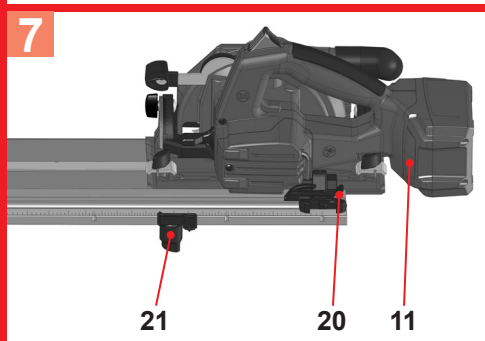

# A PIPECUT mini

| Battery         | art. no.   | U    | C      | W     | Ic  | t       |
|-----------------|------------|------|--------|-------|-----|---------|
| RO BP18/2       | 1000001652 | 18 V | 2,0 Ah | 400 g | 3 A | 40 min  |
| RO BP18/4       | 1000001653 | 18 V | 4,0 Ah | 670 g | 3 A | 80 min  |
| RO BP18/4 Li-HD | 1000002548 | 18 V | 4,0 Ah | 584 g | 3 A | 80 min  |
| RO BP18/8 Li-HD | 1000002549 | 18 V | 8,0 Ah | 977 g | 3 A | 160 min |