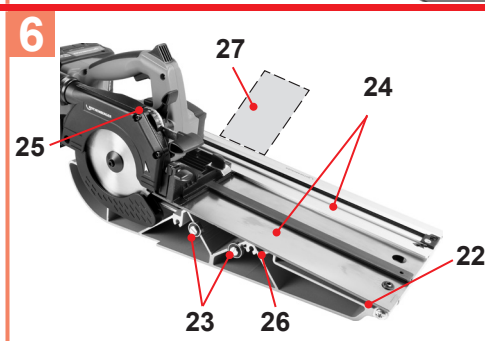

# A PIPECUT mini

| Battery         | art. no.   | U    | C      | W     | Ic  | t       |
|-----------------|------------|------|--------|-------|-----|---------|
| RO BP18/2       | 1000001652 | 18 V | 2,0 Ah | 400 g | 3 A | 40 min  |
| RO BP18/4       | 1000001653 | 18 V | 4,0 Ah | 670 g | 3 A | 80 min  |
| RO BP18/4 Li-HD | 1000002548 | 18 V | 4,0 Ah | 584 g | 3 A | 80 min  |
| RO BP18/8 Li-HD | 1000002549 | 18 V | 8,0 Ah | 977 g | 3 A | 160 min |