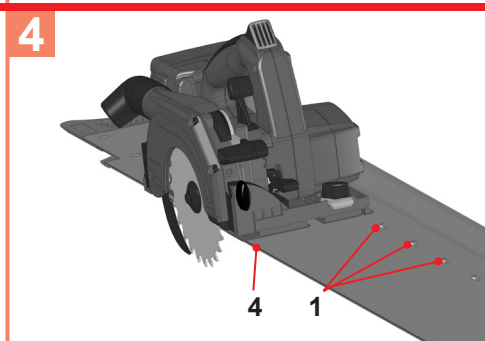

# A PIPECUT mini

| Battery         | art. no.   | U    | C      | W     | Ic  | t       |
|-----------------|------------|------|--------|-------|-----|---------|
| RO BP18/2       | 1000001652 | 18 V | 2,0 Ah | 400 g | 3 A | 40 min  |
| RO BP18/4       | 1000001653 | 18 V | 4,0 Ah | 670 g | 3 A | 80 min  |
| RO BP18/4 Li-HD | 1000002548 | 18 V | 4,0 Ah | 584 g | 3 A | 80 min  |
| RO BP18/8 Li-HD | 1000002549 | 18 V | 8,0 Ah | 977 g | 3 A | 160 min |