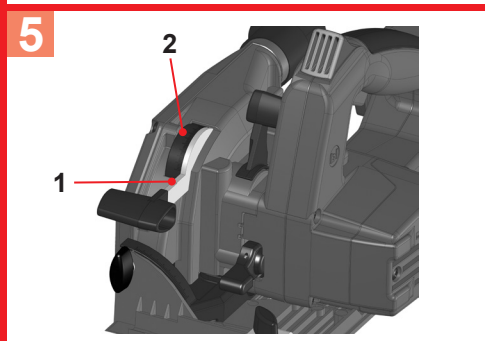

# A PIPECUT mini

| Battery         | art. no.   | U    | C      | W     | Ic  | t       |
|-----------------|------------|------|--------|-------|-----|---------|
| RO BP18/2       | 1000001652 | 18 V | 2,0 Ah | 400 g | 3 A | 40 min  |
| RO BP18/4       | 1000001653 | 18 V | 4,0 Ah | 670 g | 3 A | 80 min  |
| RO BP18/4 Li-HD | 1000002548 | 18 V | 4,0 Ah | 584 g | 3 A | 80 min  |
| RO BP18/8 Li-HD | 1000002549 | 18 V | 8,0 Ah | 977 g | 3 A | 160 min |