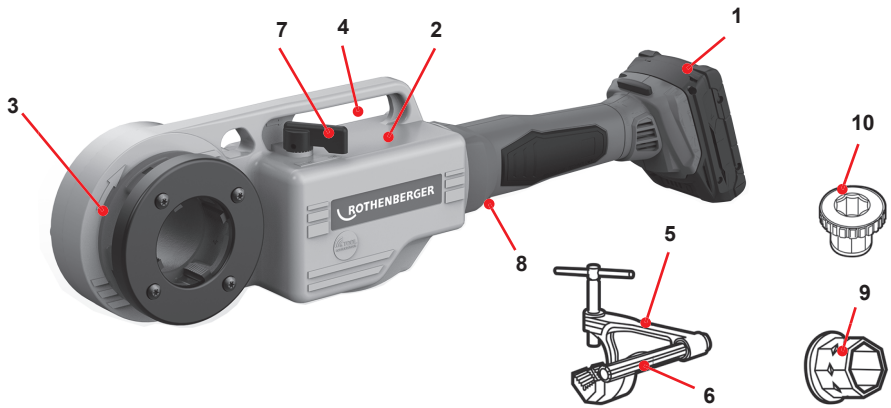

# A Overview

No. 1200003244 SUPERTRONIC 2000 E basic, without battery