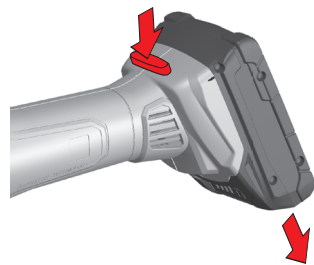

A Overview

No. 1200003244 SUPERTRONIC 2000 E basic, without battery

B Changing Battery

C Operating

Battery	art. no.	U	C	W	Ic	t
RO BP18/2	1000001652	18 V	2,0 Ah	400 g	3 A	40 min
RO BP18/4	1000001653	18 V	4,0 Ah	670 g	3 A	80 min
RO BP18/4 Li-HD	1000002548	18 V	4,0 Ah	584 g	3 A	80 min
RO BP18/8 Li-HD	1000002549	18 V	8,0 Ah	977 g	3 A	160 min