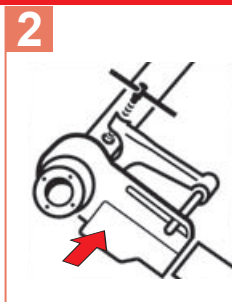

A Overview

No. 1200003244 SUPERTRONIC 2000 E basic, without battery

B Changing Battery

C Operating

Battery	art. no.	U	C	W	Ic	t
RO BP18/2	1000001652	18 V	2,0 Ah	400 g	3 A	40 min
RO BP18/4	1000001653	18 V	4,0 Ah	670 g	3 A	80 min
RO BP18/4 Li-HD	1000002548	18 V	4,0 Ah	584 g	3 A	80 min
RO BP18/8 Li-HD	1000002549	18 V	8,0 Ah	977 g	3 A	160 min