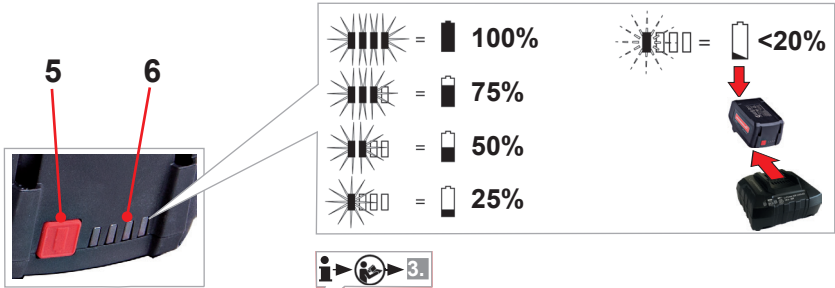

A Overview

No. 1200003244 SUPERTRONIC 2000 E basic, without battery

B Changing Battery

C Operating

Battery	art. no.	U	C	W	Ic	t
RO BP18/2	1000001652	18 V	2,0 Ah	400 g	3 A	40 min
RO BP18/4	1000001653	18 V	4,0 Ah	670 g	3 A	80 min
RO BP18/4 Li-HD	1000002548	18 V	4,0 Ah	584 g	3 A	80 min
RO BP18/8 Li-HD	1000002549	18 V	8,0 Ah	977 g	3 A	160 min