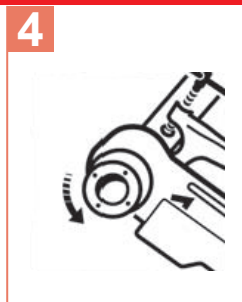

A Overview

No. 1200003244 SUPERTRONIC 2000 E basic, without battery

B Changing Battery

C Operating

Battery	art. no.	U	C	W	Ic	t
RO BP18/2	1000001652	18 V	2,0 Ah	400 g	3 A	40 min
RO BP18/4	1000001653	18 V	4,0 Ah	670 g	3 A	80 min
RO BP18/4 Li-HD	1000002548	18 V	4,0 Ah	584 g	3 A	80 min
RO BP18/8 Li-HD	1000002549	18 V	8,0 Ah	977 g	3 A	160 min