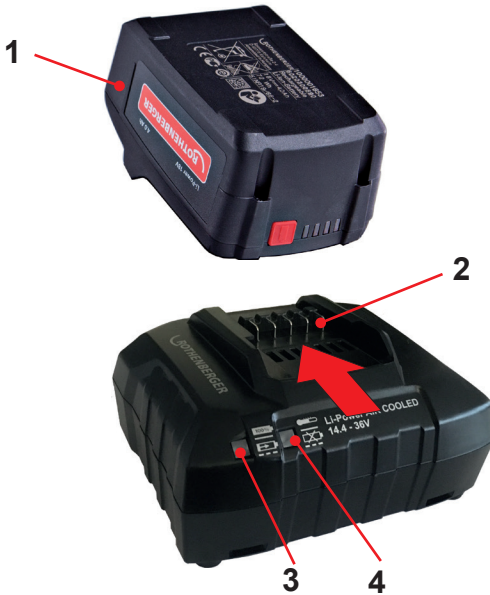

A Overview

No. 1200003244 SUPERTRONIC 2000 E basic, without battery

B Changing Battery

C Operating

Battery	art. no.	U	C	W	Ic	t
RO BP18/2	1000001652	18 V	2,0 Ah	400 g	3 A	40 min
RO BP18/4	1000001653	18 V	4,0 Ah	670 g	3 A	80 min
RO BP18/4 Li-HD	1000002548	18 V	4,0 Ah	584 g	3 A	80 min
RO BP18/8 Li-HD	1000002549	18 V	8,0 Ah	977 g	3 A	160 min