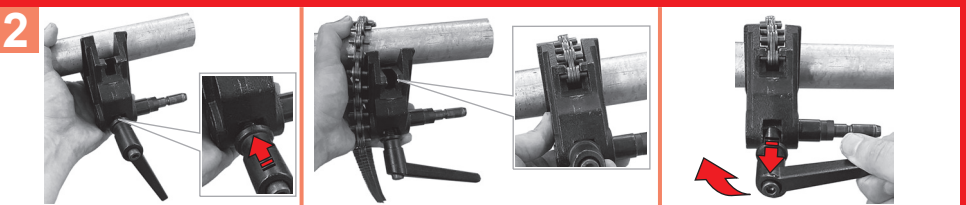

A Overview ROTIGER CL

basic no.: 1200003954

B Assembly, Initial Operation, Setting

C Pipe chain adaptor

Battery	art. no.	U	C	W	Ic	t
RO BP18/2	1000001652	18 V	2,0 Ah	400 g	3 A	40 min
RO BP18/4	1000001653	18 V	4,0 Ah	670 g	3 A	80 min
RO BP18/4 Li-HD	1000002548	18 V	4,0 Ah	584 g	3 A	80 min
RO BP18/8 Li-HD	1000002549	18 V	8,0 Ah	977 g	3 A	160 min