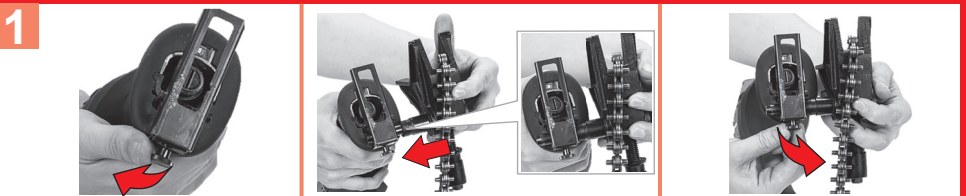

A Overview ROTIGER CL

basic no.: 1200003954

B Assembly, Initial Operation, Setting

C Pipe chain adaptor

Battery	art. no.	U	C	W	Ic	t
RO BP18/2	1000001652	18 V	2,0 Ah	400 g	3 A	40 min
RO BP18/4	1000001653	18 V	4,0 Ah	670 g	3 A	80 min
RO BP18/4 Li-HD	1000002548	18 V	4,0 Ah	584 g	3 A	80 min
RO BP18/8 Li-HD	1000002549	18 V	8,0 Ah	977 g	3 A	160 min