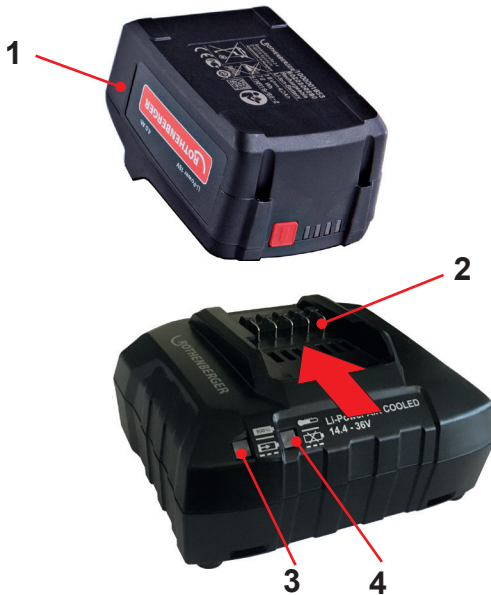

A Overview ROTIGER CL

basic no.: 1200003954

B Assembly, Initial Operation, Setting

C Pipe chain adaptor

Battery	art. no.	U	C	W	Ic	t
RO BP18/2	1000001652	18 V	2,0 Ah	400 g	3 A	40 min
RO BP18/4	1000001653	18 V	4,0 Ah	670 g	3 A	80 min
RO BP18/4 Li-HD	1000002548	18 V	4,0 Ah	584 g	3 A	80 min
RO BP18/8 Li-HD	1000002549	18 V	8,0 Ah	977 g	3 A	160 min