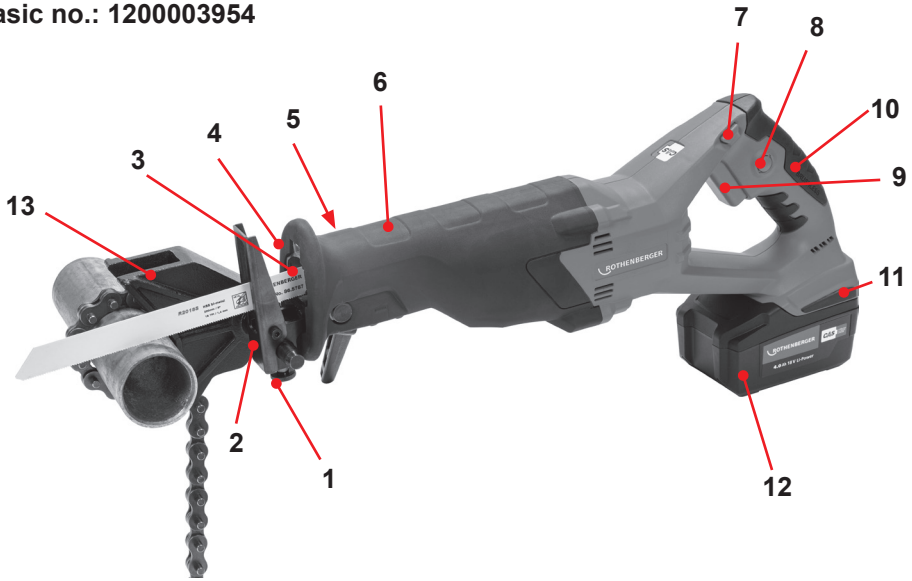

A Overview ROTIGER CL

basic no.: 1200003954

B Assembly, Initial Operation, Setting

C Pipe chain adaptor

Battery	art. no.	U	C	W	Ic	t
RO BP18/2	1000001652	18 V	2,0 Ah	400 g	3 A	40 min
RO BP18/4	1000001653	18 V	4,0 Ah	670 g	3 A	80 min
RO BP18/4 Li-HD	1000002548	18 V	4,0 Ah	584 g	3 A	80 min
RO BP18/8 Li-HD	1000002549	18 V	8,0 Ah	977 g	3 A	160 min