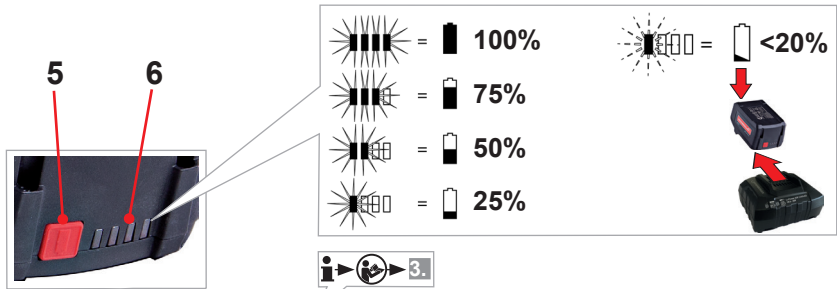

A Overview ROTIGER CL

basic no.: 1200003954

B Assembly, Initial Operation, Setting

C Pipe chain adaptor

Battery	art. no.	U	C	W	Ic	t
RO BP18/2	1000001652	18 V	2,0 Ah	400 g	3 A	40 min
RO BP18/4	1000001653	18 V	4,0 Ah	670 g	3 A	80 min
RO BP18/4 Li-HD	1000002548	18 V	4,0 Ah	584 g	3 A	80 min
RO BP18/8 Li-HD	1000002549	18 V	8,0 Ah	977 g	3 A	160 min