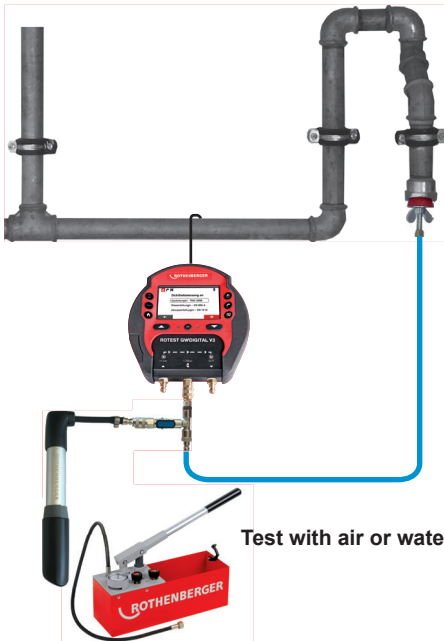

## Usability check:

$\leq 1\text{bar}$

**Optional:**

Test only with air or gas!

$> 1\text{bar}$

Test with air or water!

waste water (air)

**Optional:**