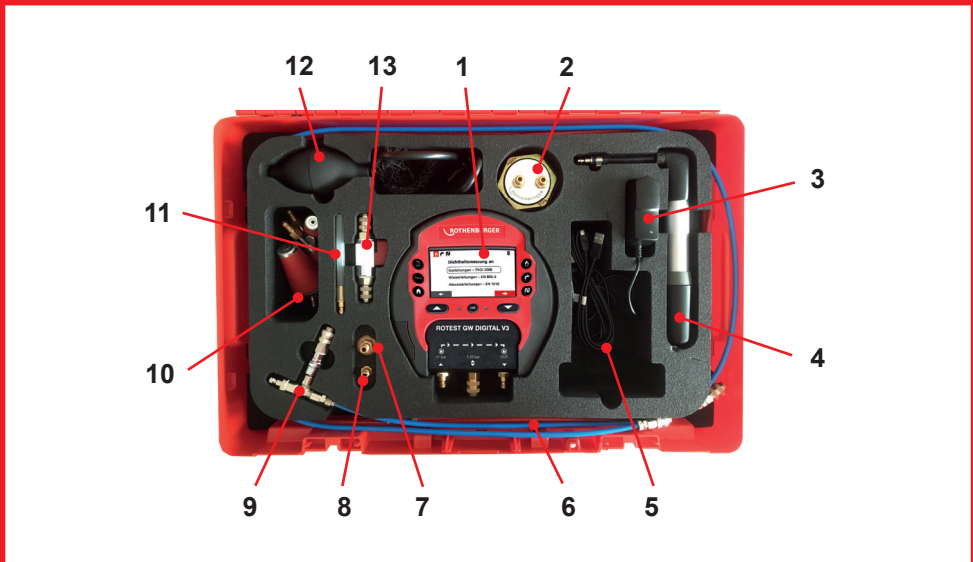

# A Basic Unit

## Usability check:

$\leq 1\text{bar}$

**Optional:**

Test only with air or gas!

$> 1\text{bar}$

Test with air or water!

waste water (air)

**Optional:**