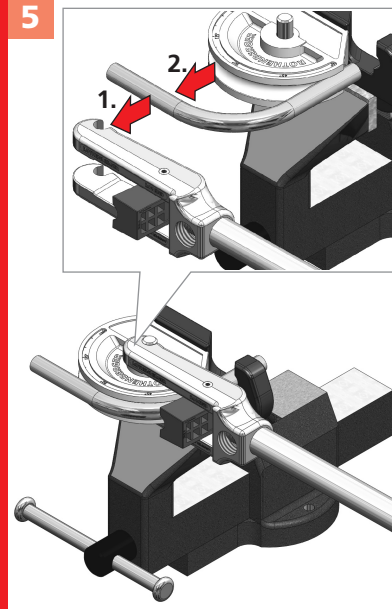

# ROBEND H+W PLUS

max. mm	R mm	Nr. / No.
8 mm	1,0	22 24508
10 mm	1,0	32 24510
12 mm	1,0	38 24512
14 mm	1,0	45 24514
15 mm	1,0	45 24515
16 mm	1,0	64 24516
18 mm	1,0	64 24518
20 mm	1,0	81 24520
22 mm	1,0	81 24522
5/16"	1,0	22 24508
3/8"	1,0	32 24551
1/2"	1,0	38 24552
5/8"	1,0	64 24516
3/4"	1,0	81 24519
7/8"	1,0	81 24522