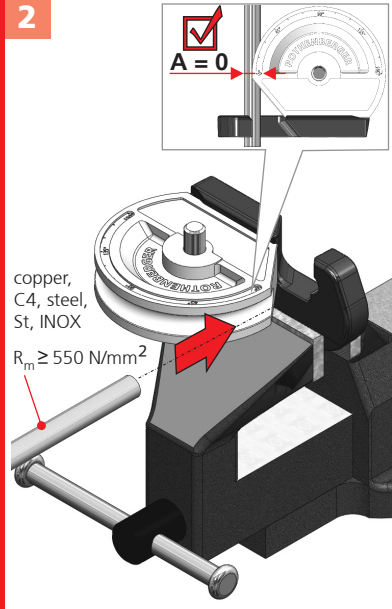

# ROBEND H+W PLUS

max. mm	R mm	Nr. / No.
8 mm	1,0	22 24508
10 mm	1,0	32 24510
12 mm	1,0	38 24512
14 mm	1,0	45 24514
15 mm	1,0	45 24515
16 mm	1,0	64 24516
18 mm	1,0	64 24518
20 mm	1,0	81 24520
22 mm	1,0	81 24522
5/16"	1,0	22 24508
3/8"	1,0	32 24551
1/2"	1,0	38 24552
5/8"	1,0	64 24516
3/4"	1,0	81 24519
7/8"	1,0	81 24522