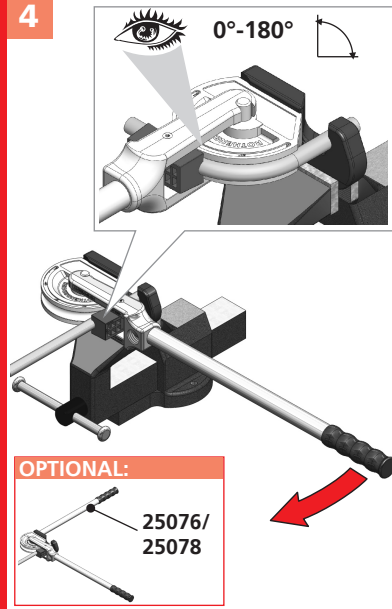

# ROBEND H+W PLUS

max. mm	R mm	Nr. / No.
8 mm	1,0	22 24508
10 mm	1,0	32 24510
12 mm	1,0	38 24512
14 mm	1,0	45 24514
15 mm	1,0	45 24515
16 mm	1,0	64 24516
18 mm	1,0	64 24518
20 mm	1,0	81 24520
22 mm	1,0	81 24522
5/16"	1,0	22 24508
3/8"	1,0	32 24551
1/2"	1,0	38 24552
5/8"	1,0	64 24516
3/4"	1,0	81 24519
7/8"	1,0	81 24522