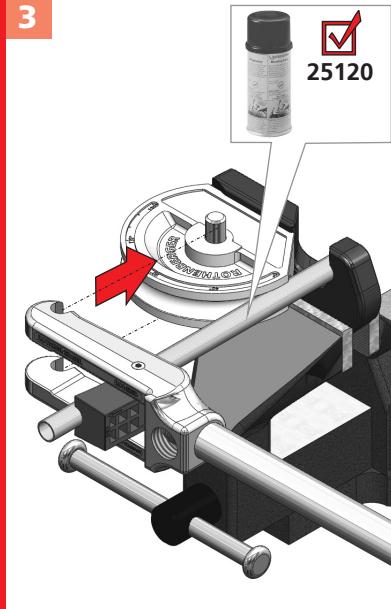

# ROBEND H+W PLUS

max. mm	R mm	Nr. / No.
8 mm	1,0	22 24508
10 mm	1,0	32 24510
12 mm	1,0	38 24512
14 mm	1,0	45 24514
15 mm	1,0	45 24515
16 mm	1,0	64 24516
18 mm	1,0	64 24518
20 mm	1,0	81 24520
22 mm	1,0	81 24522
5/16"	1,0	22 24508
3/8"	1,0	32 24551
1/2"	1,0	38 24552
5/8"	1,0	64 24516
3/4"	1,0	81 24519
7/8"	1,0	81 24522