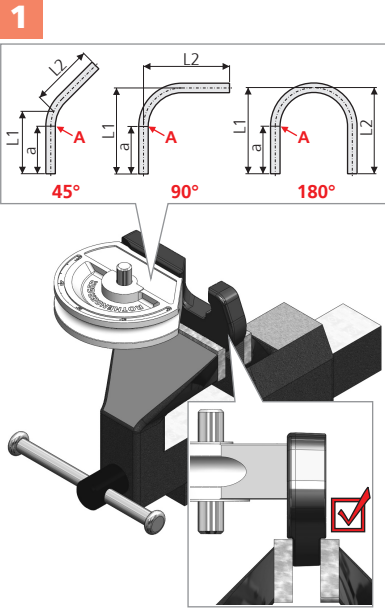

# ROBEND H+W PLUS

max. mm	R mm	Nr. / No.
8 mm	1,0	22 24508
10 mm	1,0	32 24510
12 mm	1,0	38 24512
14 mm	1,0	45 24514
15 mm	1,0	45 24515
16 mm	1,0	64 24516
18 mm	1,0	64 24518
20 mm	1,0	81 24520
22 mm	1,0	81 24522
5/16"	1,0	22 24508
3/8"	1,0	32 24551
1/2"	1,0	38 24552
5/8"	1,0	64 24516
3/4"	1,0	81 24519
7/8"	1,0	81 24522