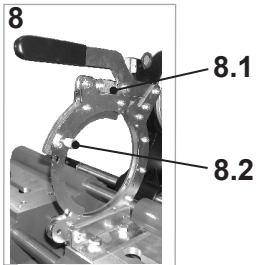

# A Overview

**HE 200mm**

230V no.: 055316H  
 swiss no.: 055316Z  
 110-120V no.: 055851H

**Saniline BM+trimmer**  
 230V no.: 1200002852  
 swiss no.: 1200002853  
 110-120V no.: 1200002854  
 230V no.: 1200002830  
 (Special Edition)