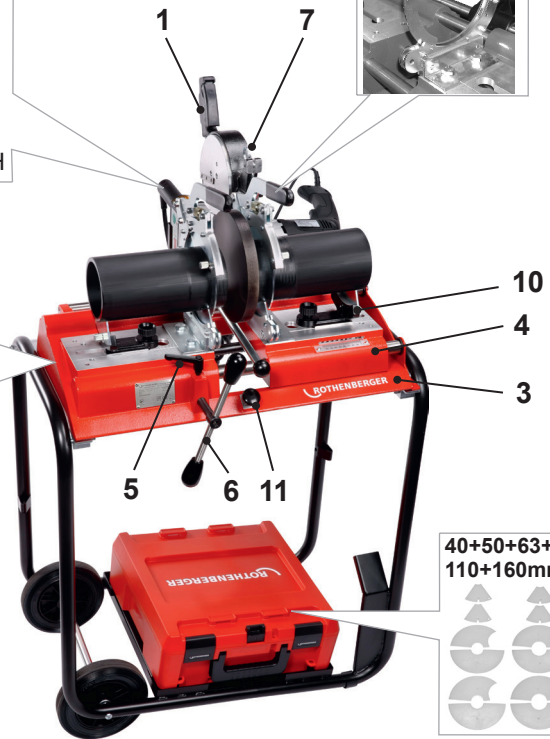

# A Overview

**HE 200mm**

230V no.: 055316H  
 swiss no.: 055316Z  
 110-120V no.: 055851H

**Saniline BM+trimmer**  
 230V no.: 1200002852  
 swiss no.: 1200002853  
 110-120V no.: 1200002854  
 230V no.: 1200002830  
 (Special Edition)

no.: 1000002964 Set SANILINE P160 ROCASE 40-160mm, 230V  
 no.: 1000002968 Set SANILINE P160 ROCASE 40-160mm, 110-120V  
 no.: 1000002967 Set SANILINE P160 ROCASE 40-160 incl 56mm 230V  
 no.: 54004 Set SANILINE P160 Special Edition 40-160mm, 230V  
 no.: 054000Z Set SANILINE P160, 40-160mm, 230V swiss