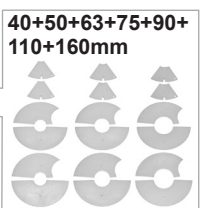

# A Overview

**HE 200mm**

230V no.: 055316H  
 swiss no.: 055316Z  
 110-120V no.: 055851H

**Saniline BM+trimmer**  
 230V no.: 1200002852  
 swiss no.: 1200002853  
 110-120V no.: 1200002854  
 230V no.: 1200002830  
 (Special Edition)